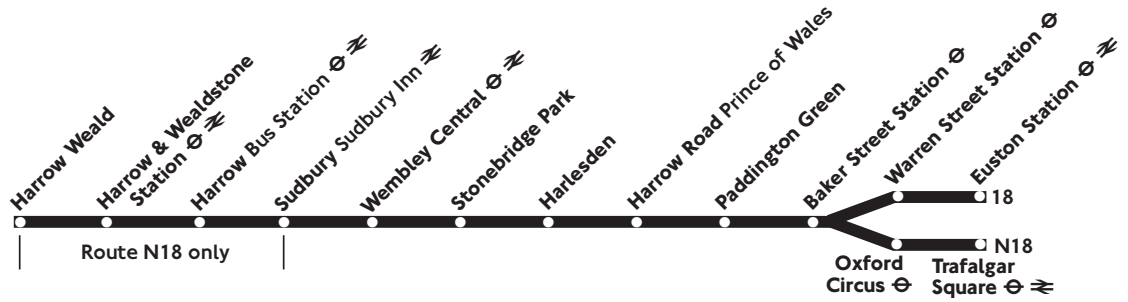

18

Sudbury - Harrow Road - Euston (18) Harrow Weald - Sudbury - Trafalgar Square (N18)

Daily

N18

Every night

Monday - Friday

Sudbury Sudbury Inn	0515	0641	1909	2330
Wembley Central Station	0519 Then	0646 Then	1913 Then	2334
Stonebridge Park Coach & Horses	0527 about	0654 about	1921 about	2342
Harlesden Manor Park Road	0532 every	0700 every	1926 every	2347
Harrow Road Prince of Wales	0540 10	0713 6	1938 7-8	2355
Paddington Green Harrow Road	0545 minutes	0718 minutes	1944 minutes	2400
Baker Street Station	0549 until	0724 until	1950 until	0004
Euston Station	0556	0733	1958	0011

Saturday (also Good Friday)

Sudbury Sudbury Inn	0515	0646	0801	1840	2330
Wembley Central Station	0519 Then	0650 Then	0806 Then	1845 Then	2334
Stonebridge Park Coach & Horses	0527 about	0658 about	0814 about	1854 about	2342
Harlesden Manor Park Road	0532 every	0704 every	0820 every	1900 every	2347
Harrow Road Prince of Wales	0540 10	0715 7-8	0831 6	1912 7-8	2355
Paddington Green Harrow Road	0545 minutes	0721 minutes	0837 minutes	1918 minutes	2400
Baker Street Station	0549 until	0727 until	0843 until	1925 until	0004
Euston Station	0556	0735	0851	1934	0011

Sunday and other Public Holidays

Sudbury Sudbury Inn	0515	0825	2330
Wembley Central Station	0519 Then	0830 Then	2334
Stonebridge Park Coach & Horses	0527 about	0840 about	2342
Harlesden Manor Park Road	0532 every	0846 every	2347
Harrow Road Prince of Wales	0540 10	0859 8	2355
Paddington Green Harrow Road	0545 minutes	0905 minutes	2400
Baker Street Station	0549 until	0909 until	0004
Euston Station	0556	0917	0011

Friday night/Saturday morning and Saturday night/Sunday morning

Harrow Weald Wealdstone Inn	2320	---	---	2350	---	---	20	---	---	50	---	---	0350	---	---	0420	---		
Harrow & Wealdstone Station	2324	---	---	2354	---	---	24	---	---	54	---	---	0354	---	---	0424	---		
Harrow Bus Station	2329	---	---	2359	Then	---	29	---	---	59	---	---	0359	---	---	0429	---		
Sudbury Sudbury Inn	2337	2347	2357	0007	at	17	27	37	47	57	07	0347	0357	0407	0417	0427	0437	0447	
Wembley Central Station	2341	2351	0001	0011	these	21	31	41	51	01	11	0351	0401	0411	0421	0431	0441	0451	
Stonebridge Park Coach & Horses	2349	2359	0009	0019	mins	29	39	49	59	09	19	until	0359	0409	0419	0429	0439	0449	0459
Harlesden Manor Park Road	2354	0004	0014	0024	past	34	44	54	04	14	24	0404	0414	0424	0432	0442	0452	0502	
Harrow Road Prince of Wales	0002	0012	0022	0032	each	42	52	02	12	22	32	0412	0422	0432	0442	0452	0502	0512	
Paddington Green	0008	0018	0028	0038	hour	48	58	08	18	28	38	0418	0428	0438	0448	0458	0508	0518	
Baker Street Station	0012	0022	0032	0042	mins	52	02	12	22	32	42	0422	0432	0442	0452	0502	0512	0522	
Oxford Circus Regent Street	0017	0027	0037	0047	mins	57	07	17	27	37	47	0427	0437	0447	0457	0507	0517	0527	
Trafalgar Square	0033	0043	0053	0003	mins	13	23	33	43	53	03	0443	0449	0455	0505	0515	0525	0535	

Fri night/Sat morn and Sat night/Sun morn